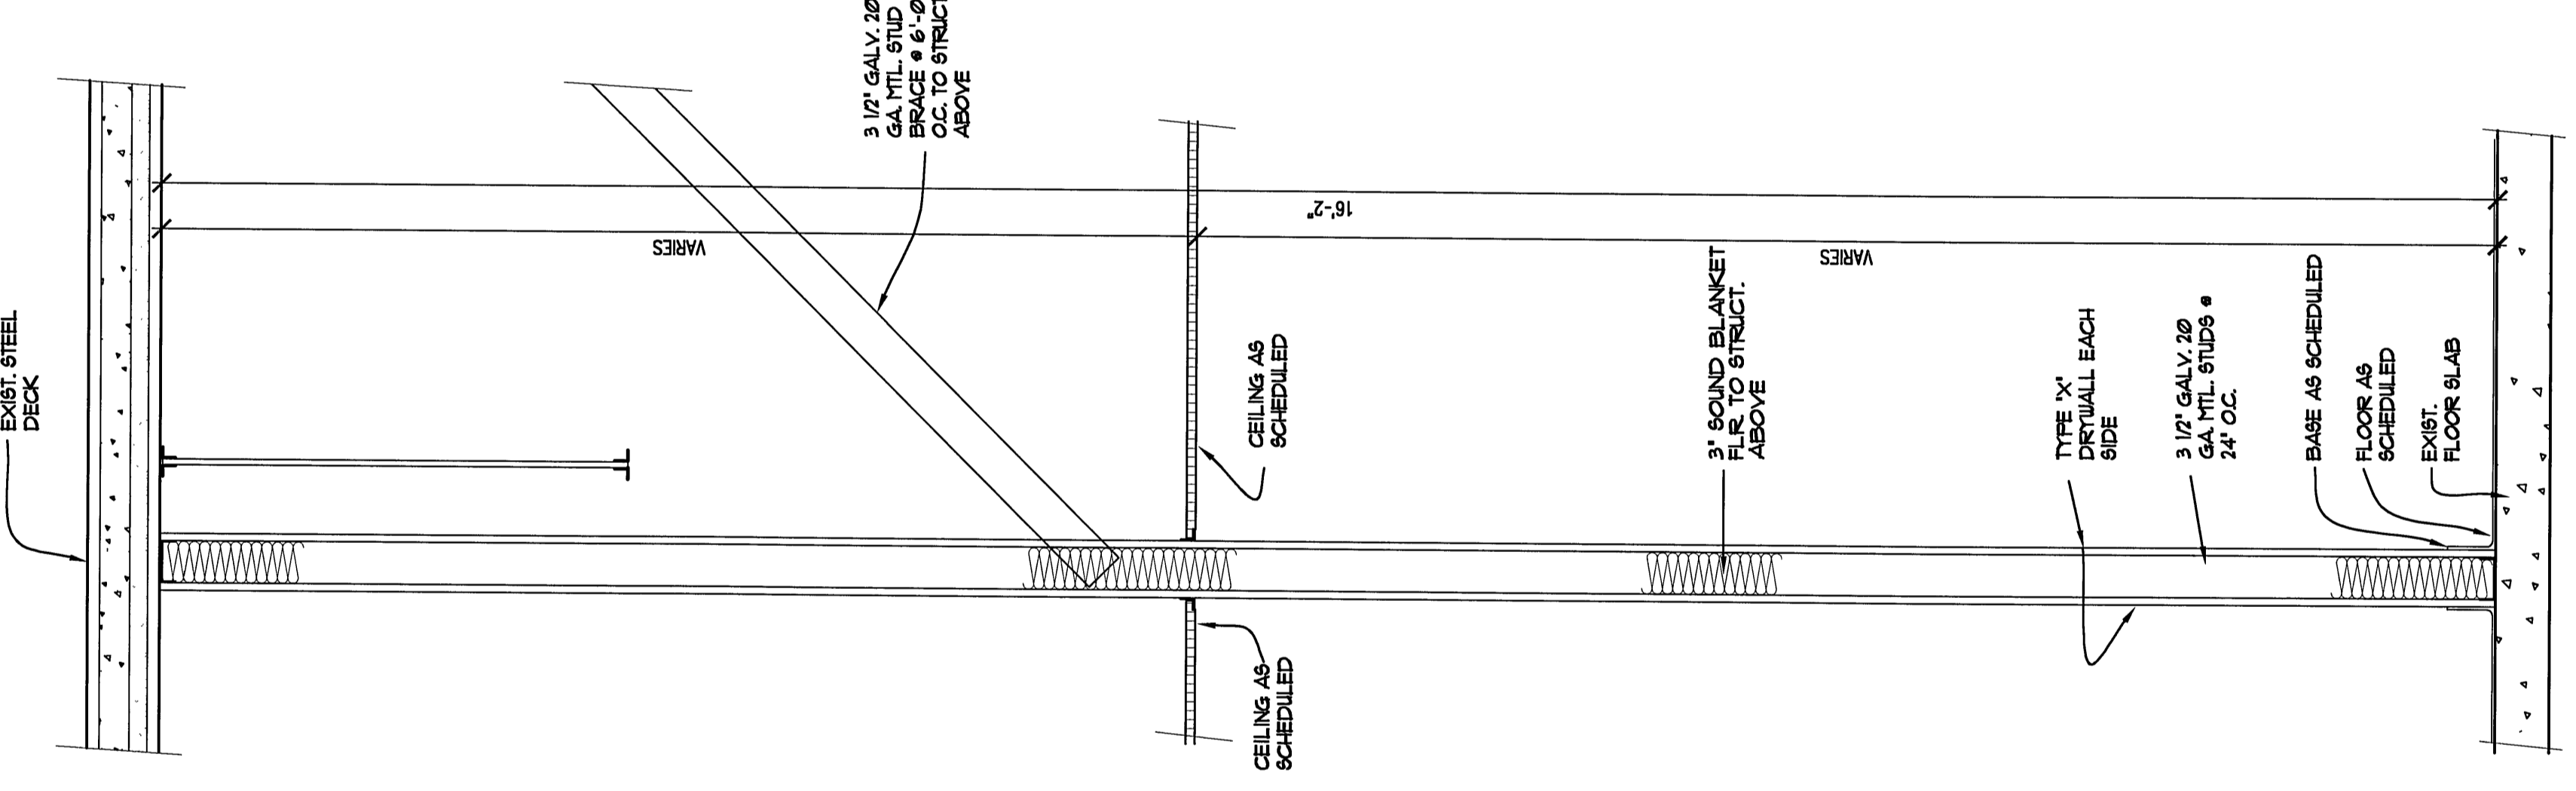

PARTITION TYPE 1
 SCALE: 1/4"=1'-0"

PARTITION TYPE 2
 SCALE: 1/4"=1'-0"

PARTITION TYPE 3
 SCALE: 1/4"=1'-0"

NOTE:
 ALL DRTWALL IN TOILET ROOMS AND SHOWERS
 SHALL BE 5/8" WATER RESISTANT.