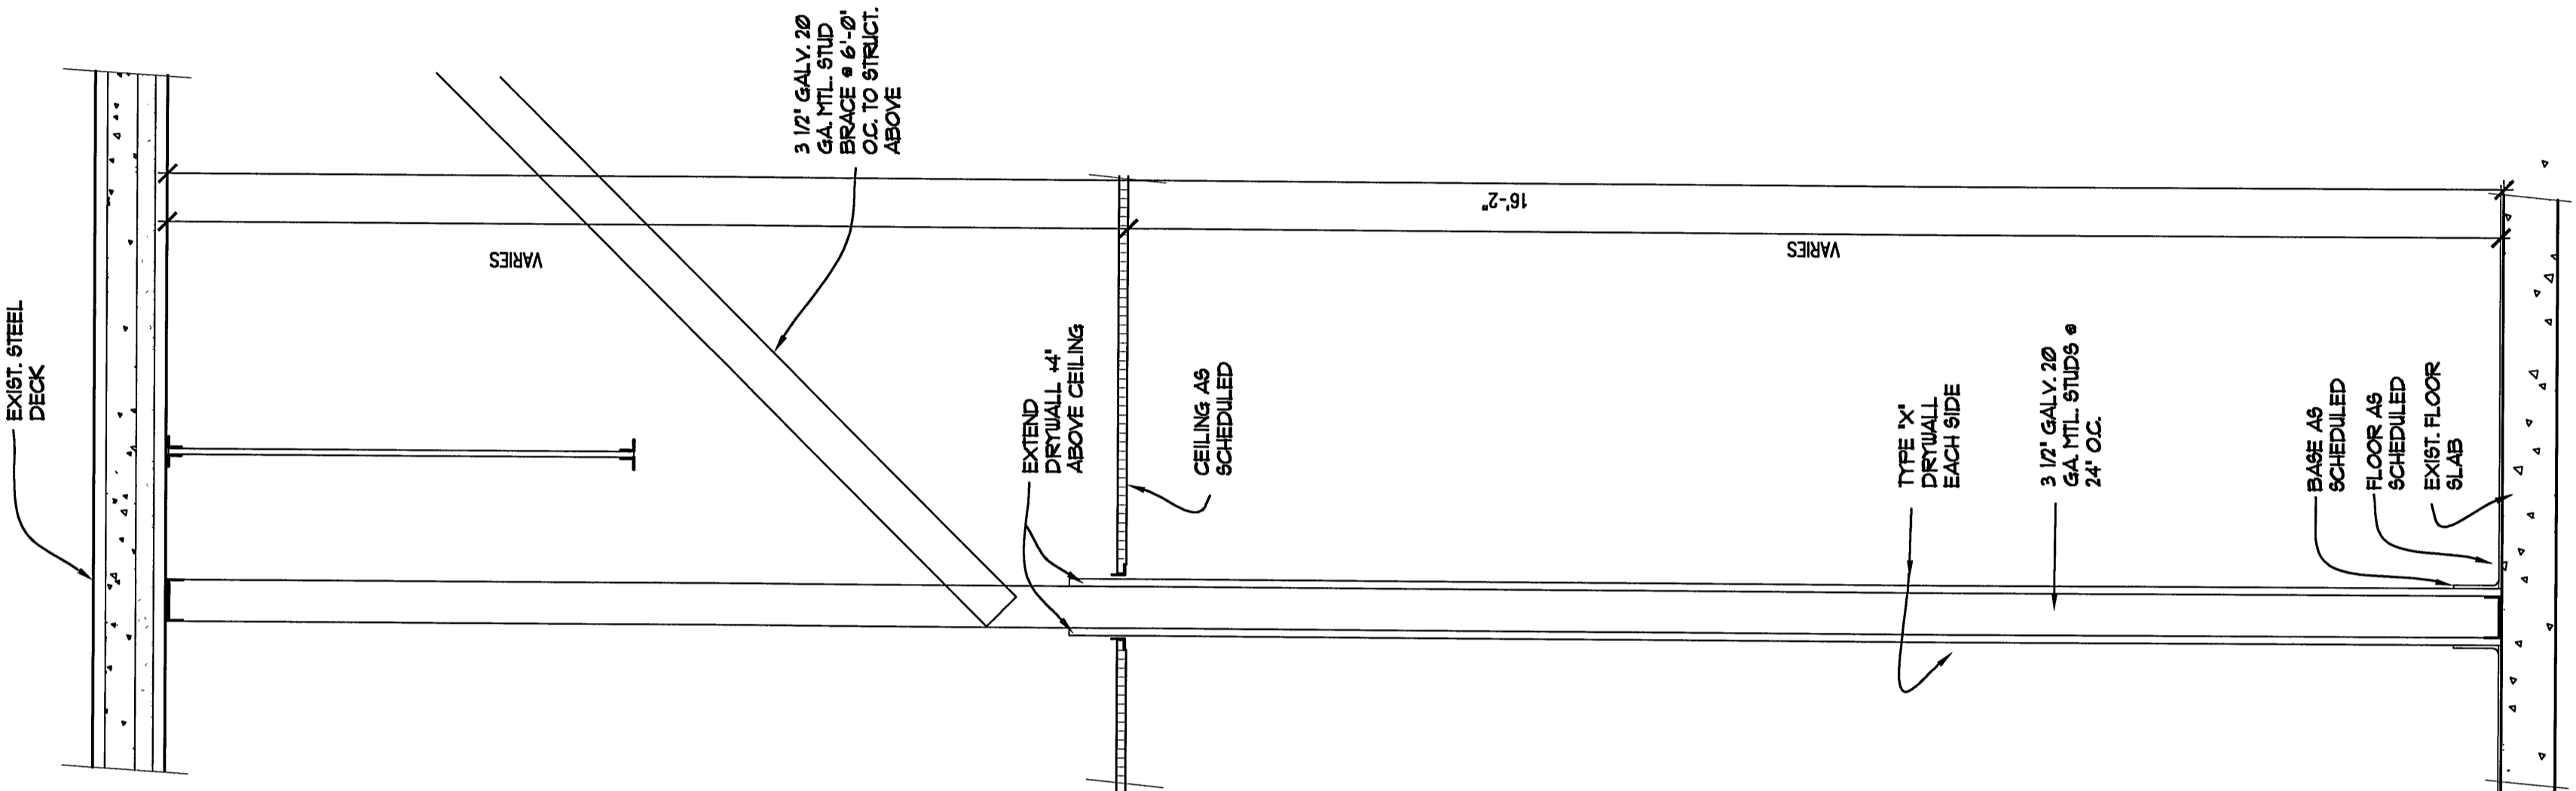

PARTITION TYPE 1
 SCALE: 1/4"=1'-0"

PARTITION TYPE 2
 SCALE: 1/4"=1'-0"

PARTITION TYPE 3
 SCALE: 1/4"=1'-0"

NOTE:
 ALL DRTWALL IN TOILET ROOMS AND SHOWERS
 SHALL BE 5/8" WATER RESISTANT.